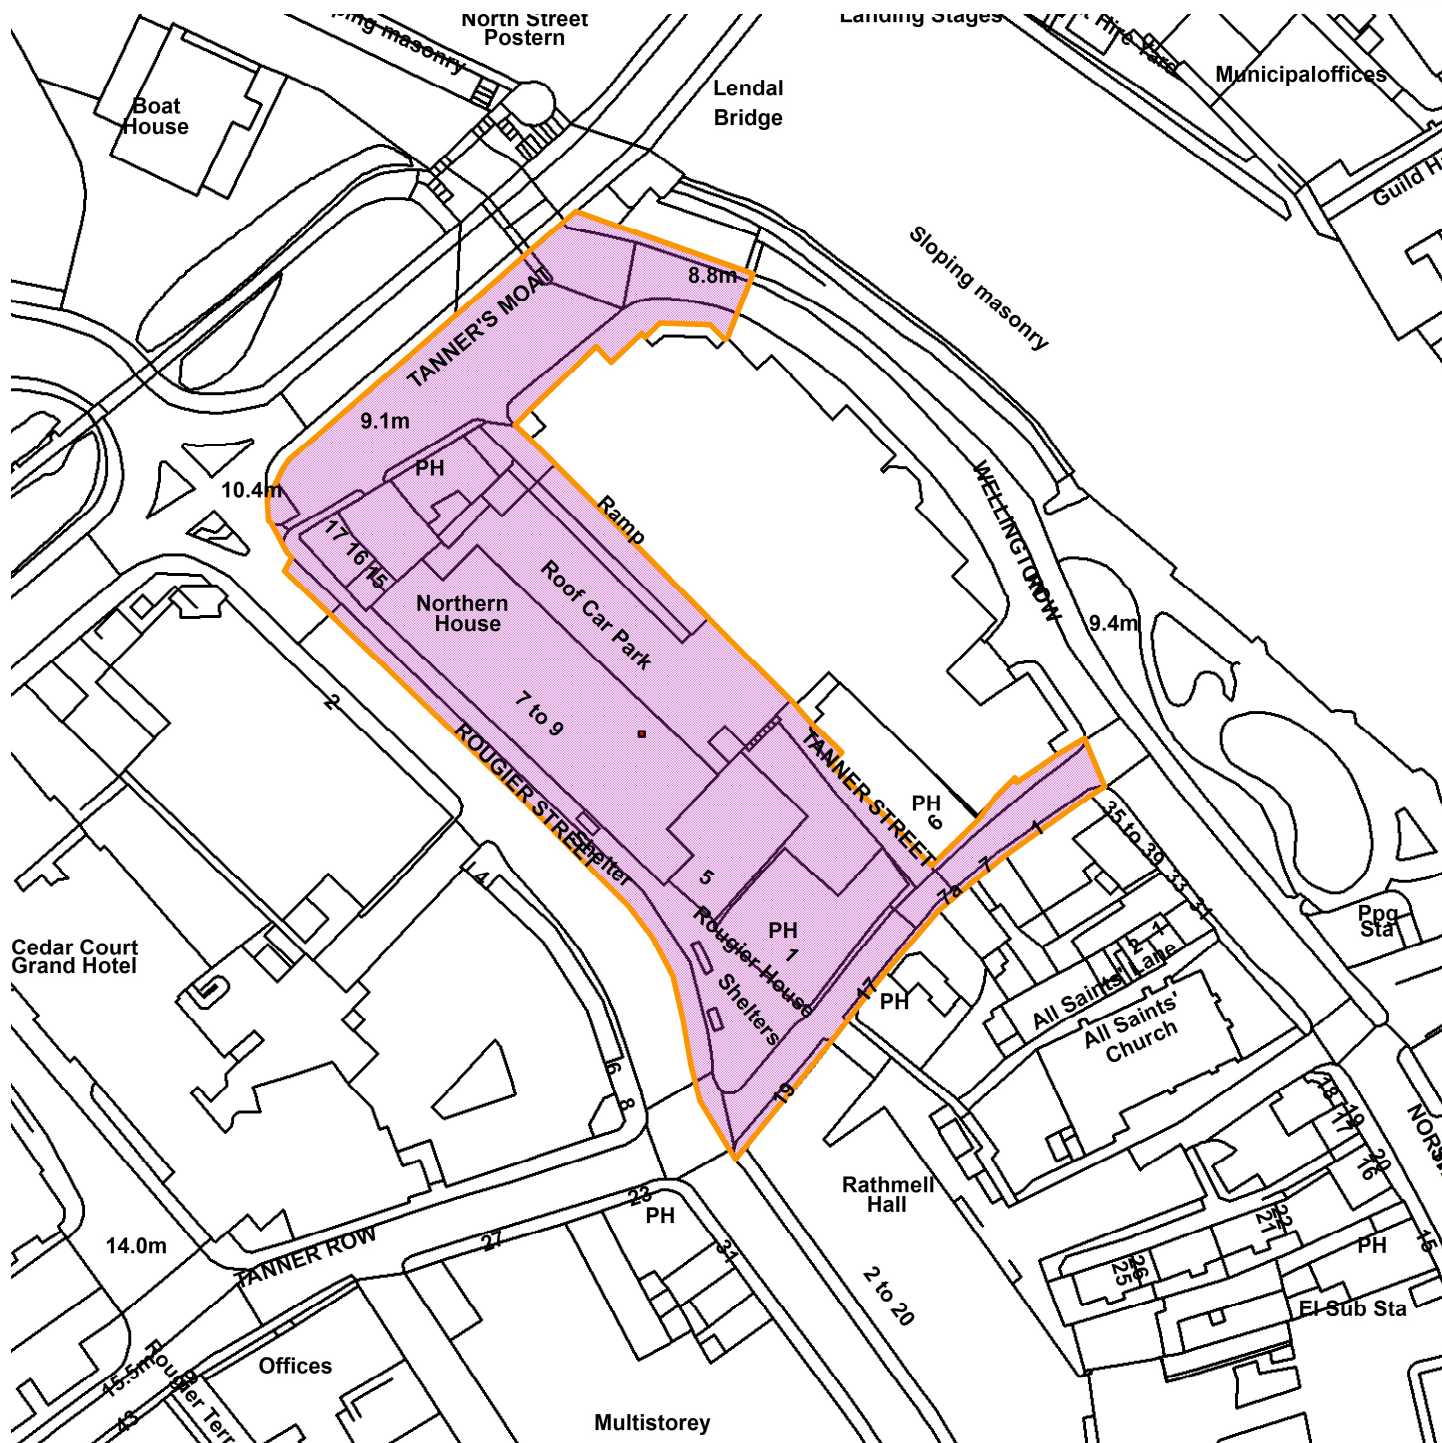

Northern House, Rougier Street, York

22/00098/FULM

GIS by ESRI (UK)

Scale : 1:1216

Reproduced from the Ordnance Survey map with the permission of the Controller of Her Majesty's Stationery Office © Crown Copyright 2000.

Unauthorised reproduction infringes Crown Copyright and may lead to prosecution or civil proceedings.

Produced using ESRI (UK)'s MapExplorer 2.0 - <http://www.esriuk.com>

Organisation	City of York Council
Department	Directorate of Place
Comments	Site Location Plan
Date	25 August 2022
SLA Number	Not Set